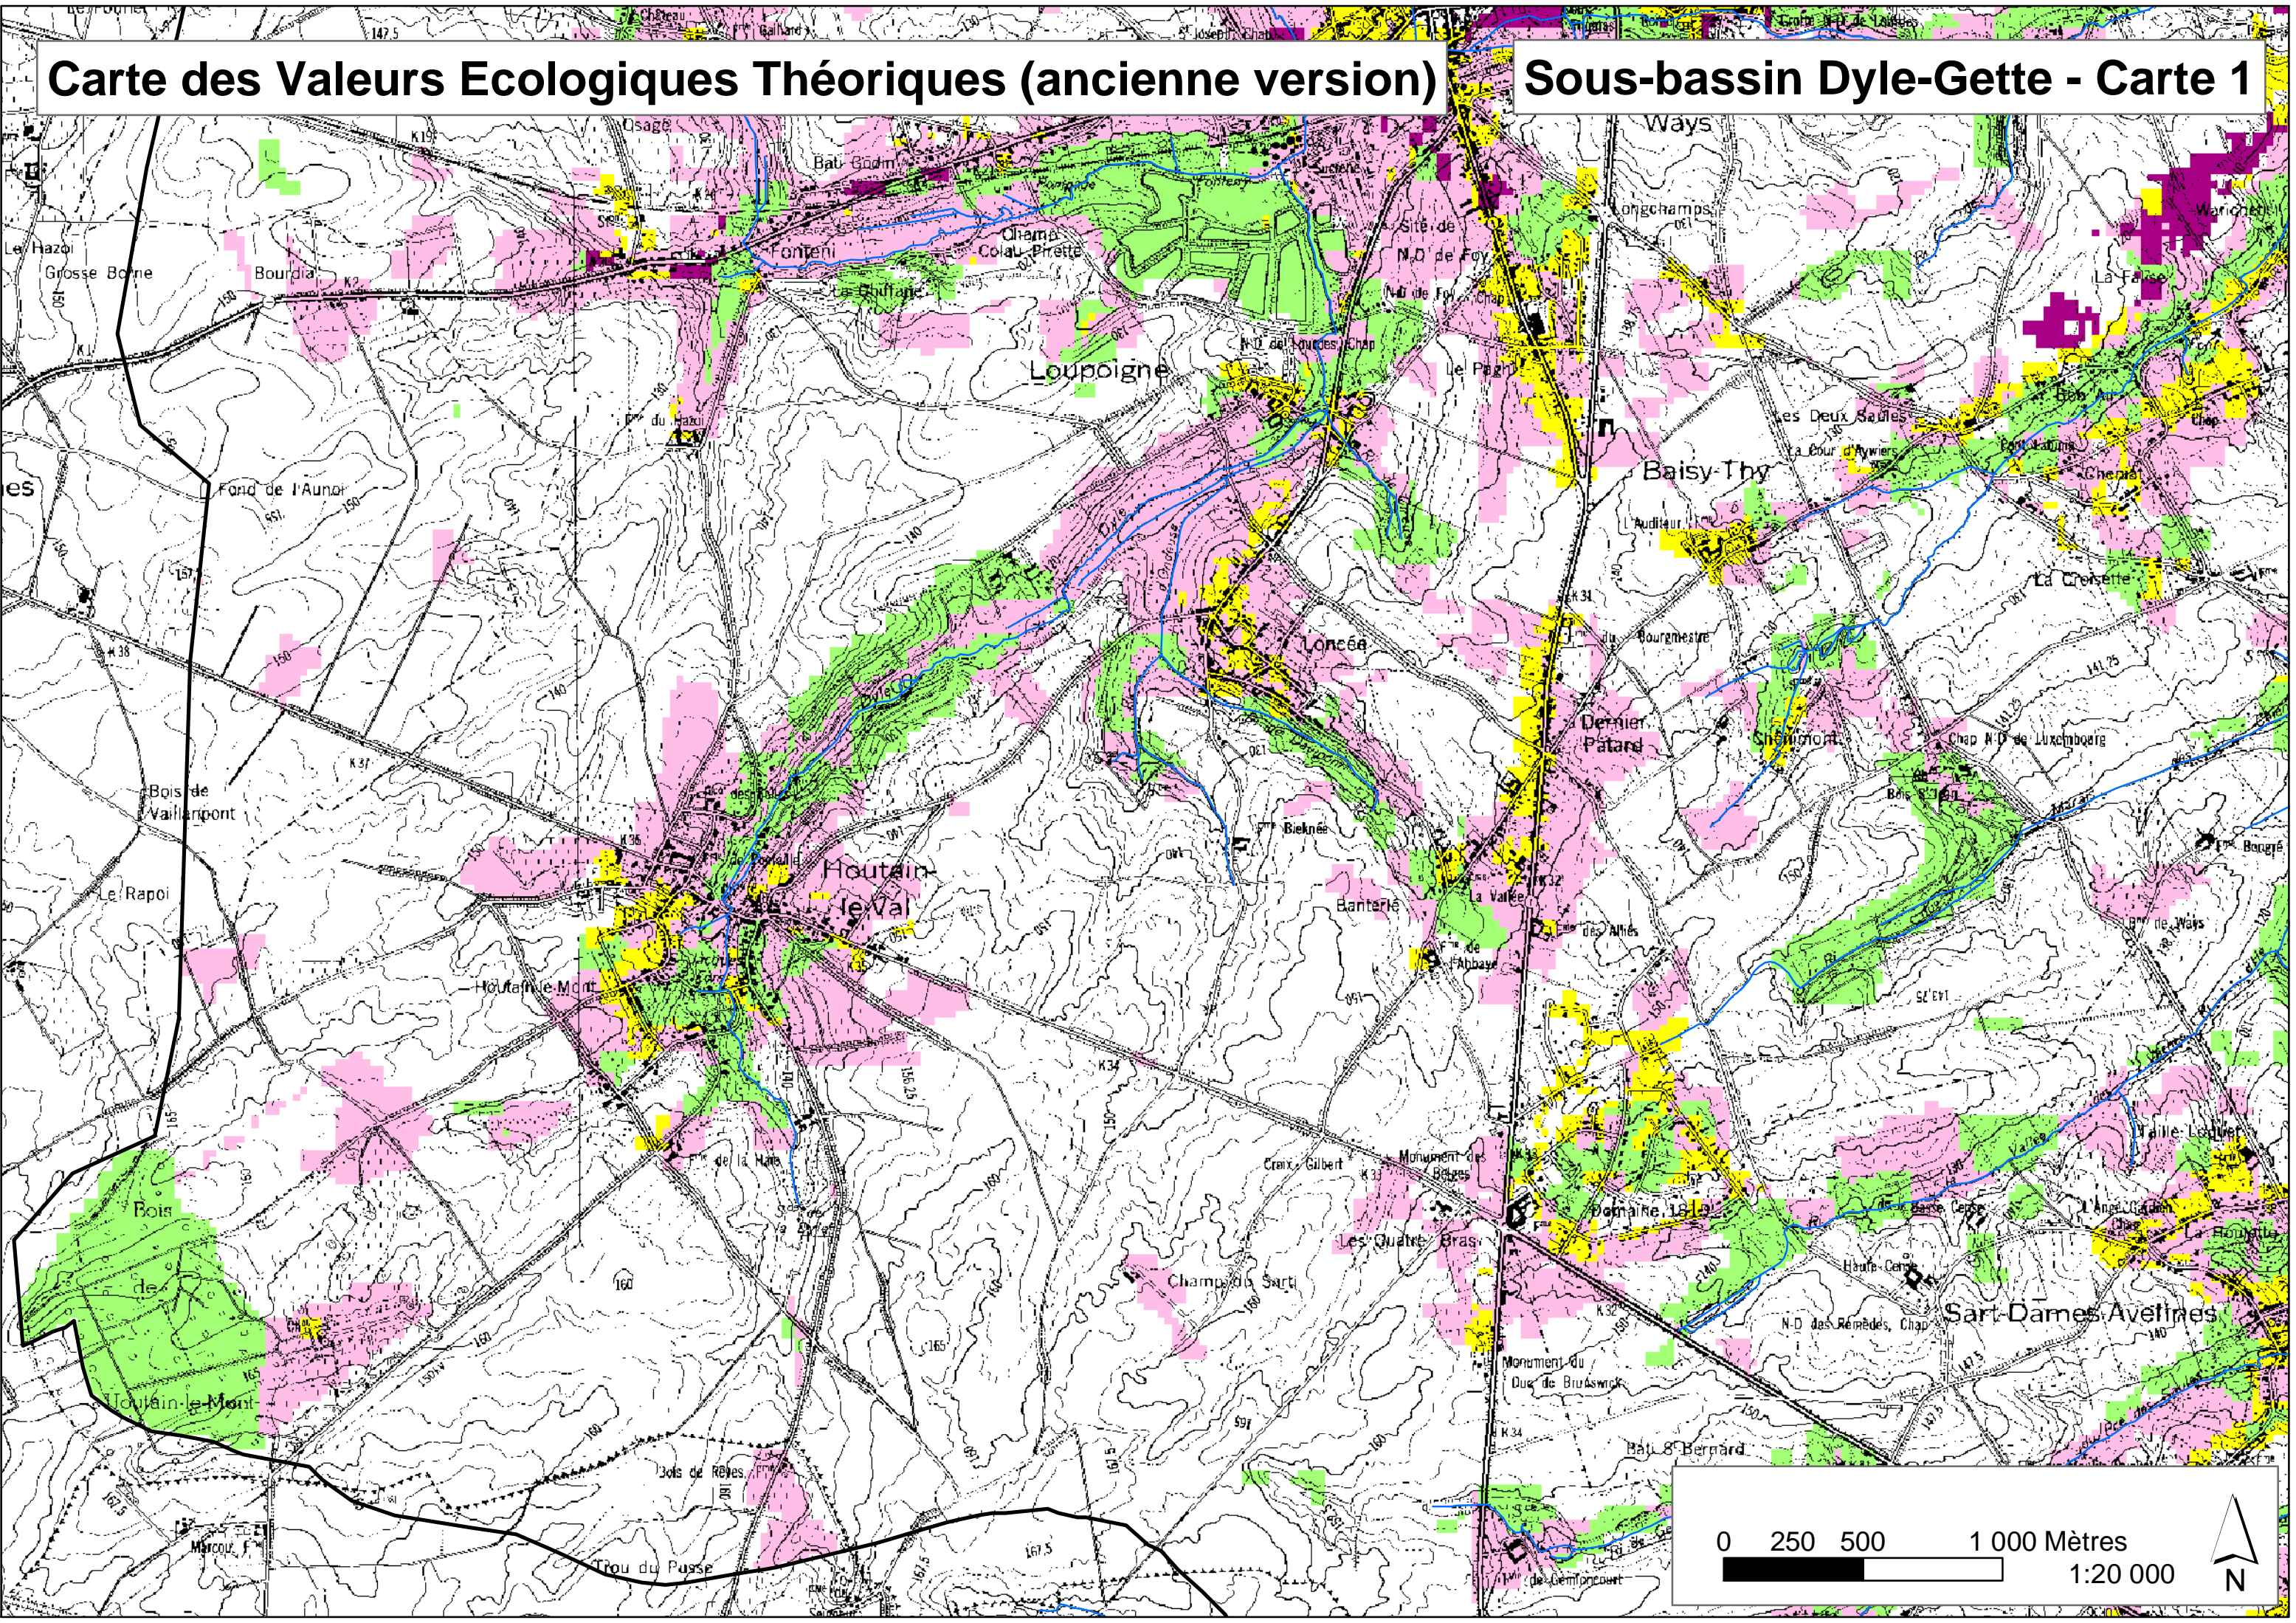

Carte des Associations de Sols

Sous-bassin Dyle-Gette

1:140 000

0 2 500 5 000 10 000 Mètres

A scale bar is located at the bottom right of the map, showing distances of 0, 2,500, 5,000, and 10,000 meters. To the right of the scale bar is a north arrow pointing upwards, labeled with the letter 'N'.

Carte des Associations des Phytotopes Potentiels

Sous-bassin Dyle-Gette

1:140 000

0 2 500 5 000 10 000 Mètres

A scale bar is located at the bottom right of the map, showing distances in meters. The scale is marked at 0, 2 500, 5 000, and 10 000 meters. To the right of the scale bar is a north arrow pointing upwards, labeled with the letter 'N'.

Sous-bassin Dyle-Gette - Carte 1

Carte des Valeurs Ecologiques Théoriques

Sous-bassin Dyle-Gette - Carte 1

0 250 500 1 000 Mètres
1:20 000

Carte des Valeurs Ecologiques Théoriques (ancienne version)

Sous-bassin Dyle-Gette - Carte 1

Carte des Associations de Sols

Sous-bassin Dyle-Gette - Carte 2

Carte des Associations des Phytotopes Potentiels

Sous-bassin Dyle-Gette - Carte 2

Carte des Valeurs Ecologiques Théoriques

Sous-bassin Dyle-Gette - Carte 2