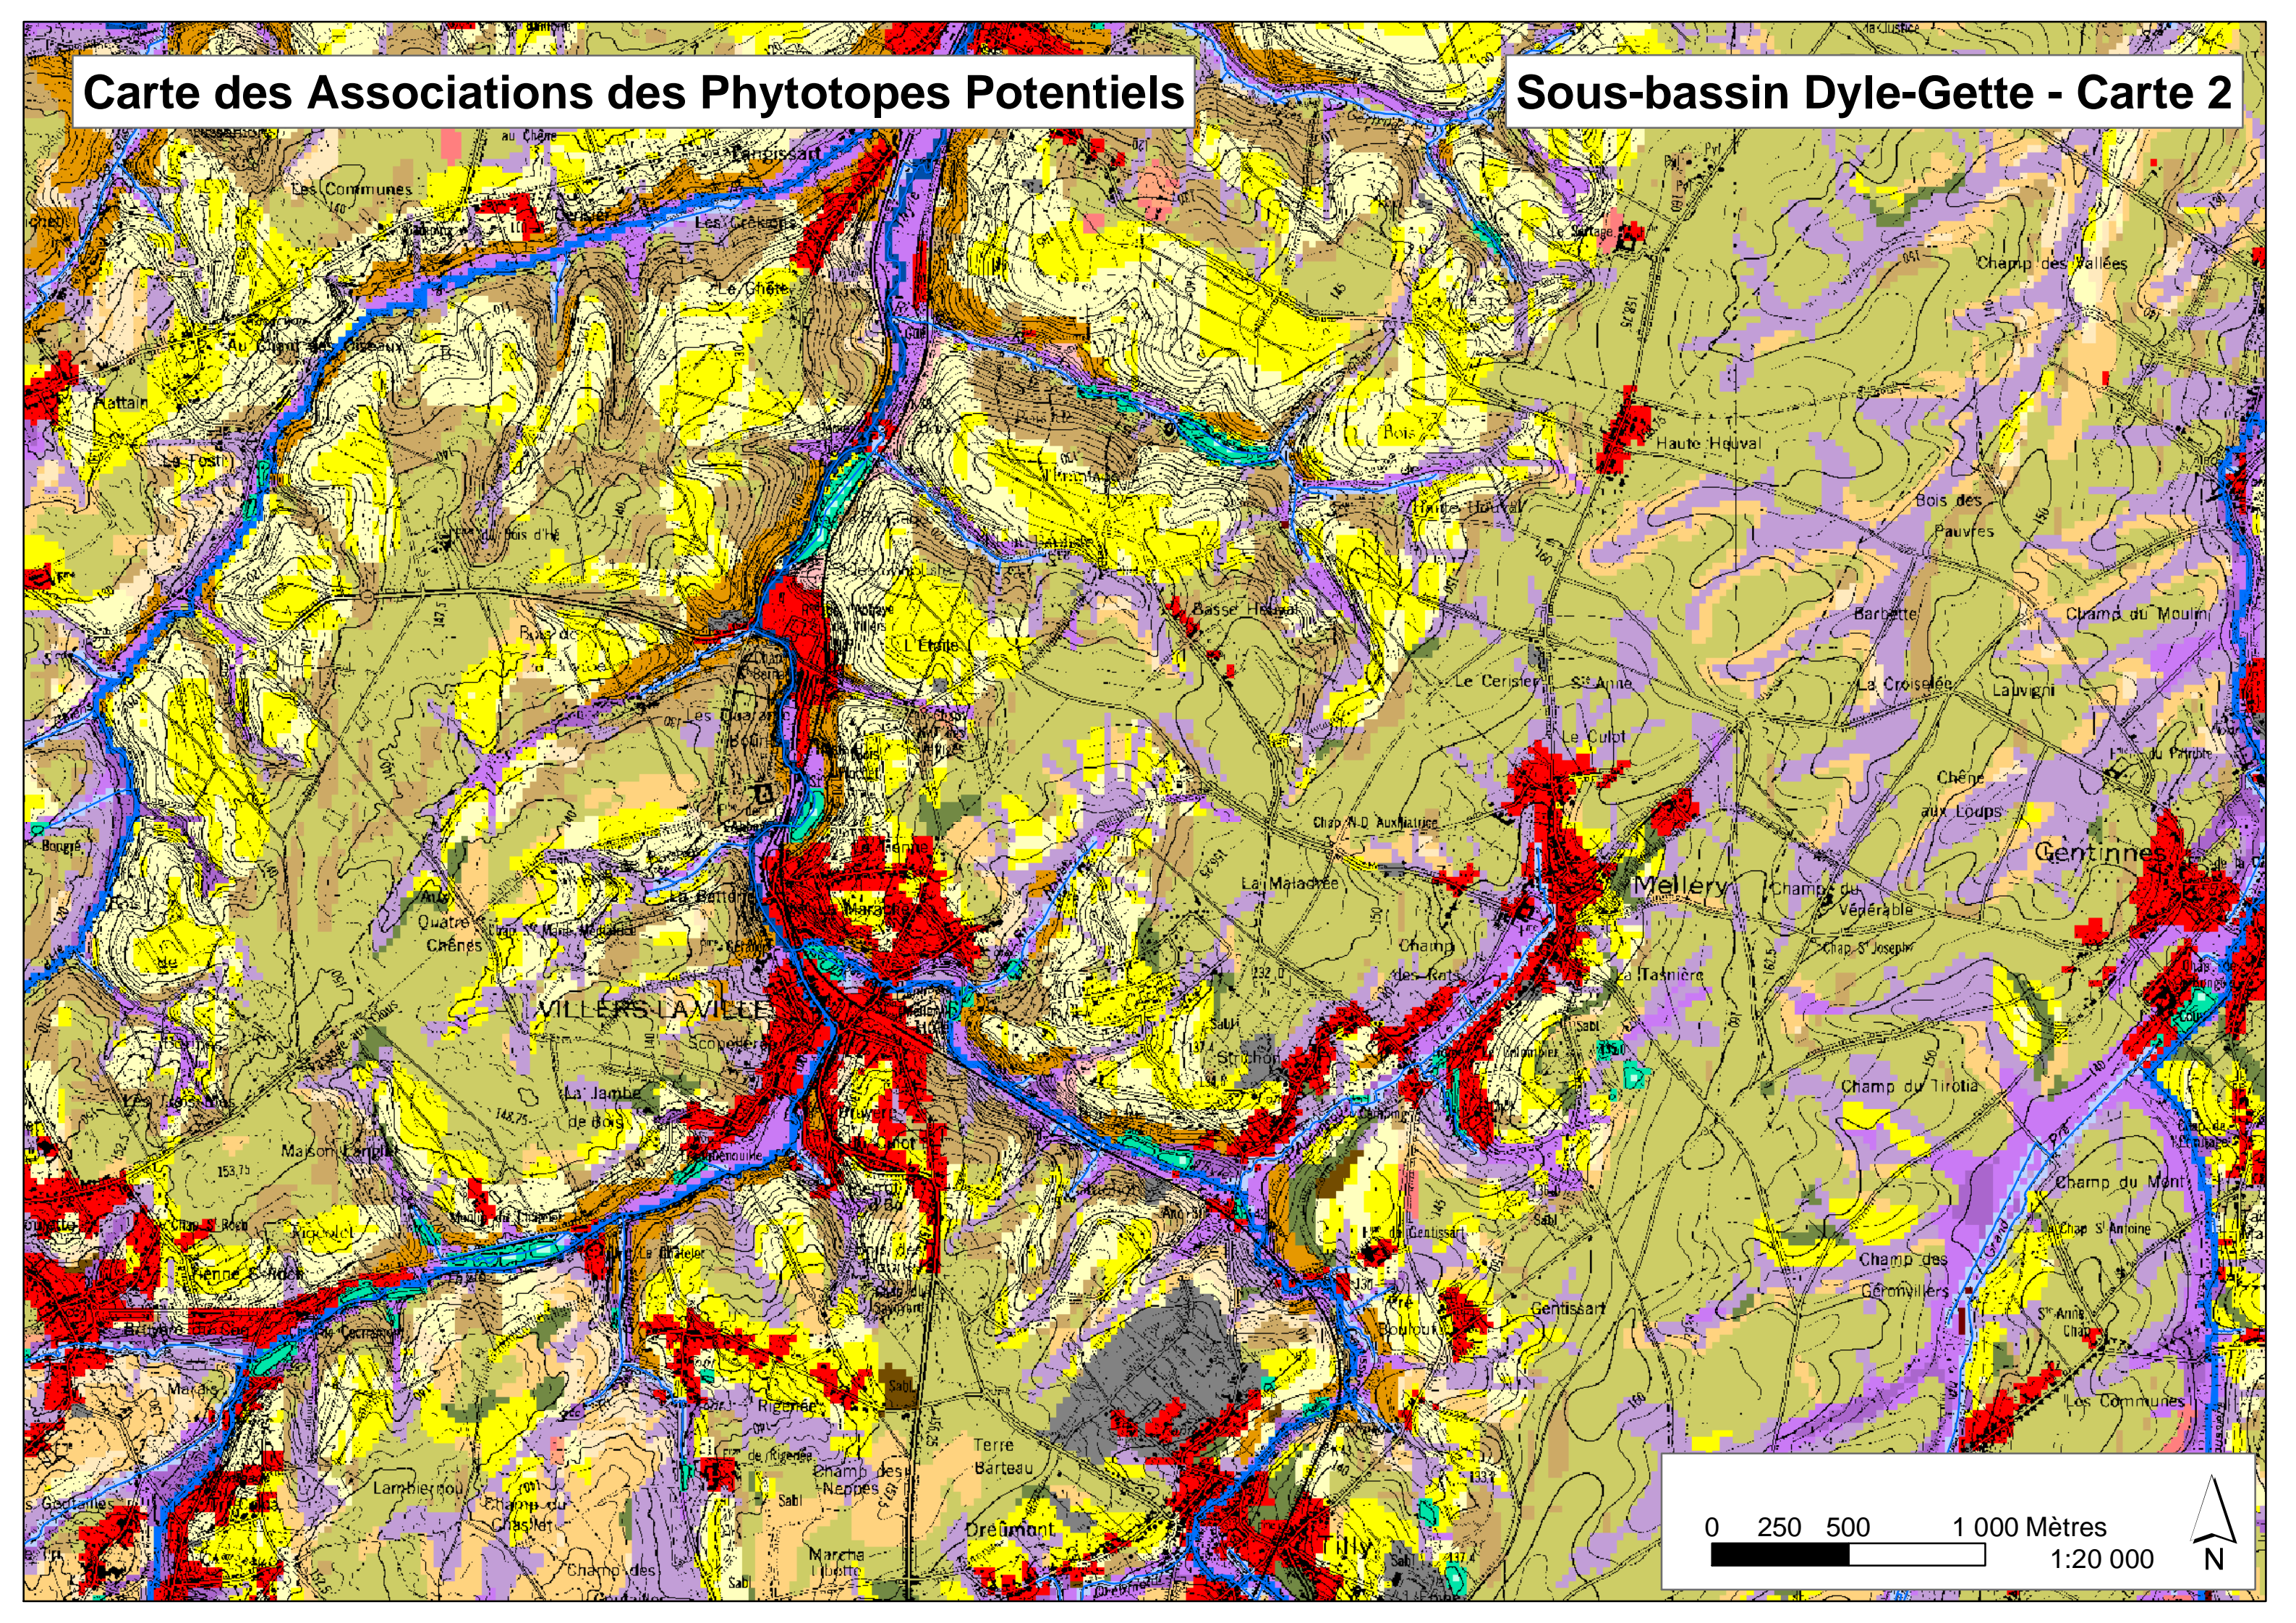

Carte des Associations de Sols

Sous-bassin Dyle-Gette

1:140 000

0 2 500 5 000 10 000 Mètres

A scale bar is located at the bottom right of the map, showing distances of 0, 2,500, 5,000, and 10,000 meters. To the right of the scale bar is a north arrow pointing upwards, labeled with the letter 'N'.

Carte des Associations des Phytotopes Potentiels

Sous-bassin Dyle-Gette

1:140 000

0 2 500 5 000 10 000 Mètres

A scale bar is located at the bottom right of the map, showing distances in meters. The scale is marked at 0, 2 500, 5 000, and 10 000 meters. To the right of the scale bar is a north arrow pointing upwards, labeled with the letter 'N'.

Sous-bassin Dyle-Gette - Carte 1

Carte des Valeurs Ecologiques Théoriques

Sous-bassin Dyle-Gette - Carte 1

0 250 500 1 000 Mètres
1:20 000

Carte des Valeurs Ecologiques Théoriques (ancienne version)

Sous-bassin Dyle-Gette - Carte 1

Carte des Associations de Sols

Sous-bassin Dyle-Gette - Carte 2

Carte des Associations des Phytotopes Potentiels

Sous-bassin Dyle-Gette - Carte 2

Carte des Valeurs Ecologiques Théoriques

Sous-bassin Dyle-Gette - Carte 2