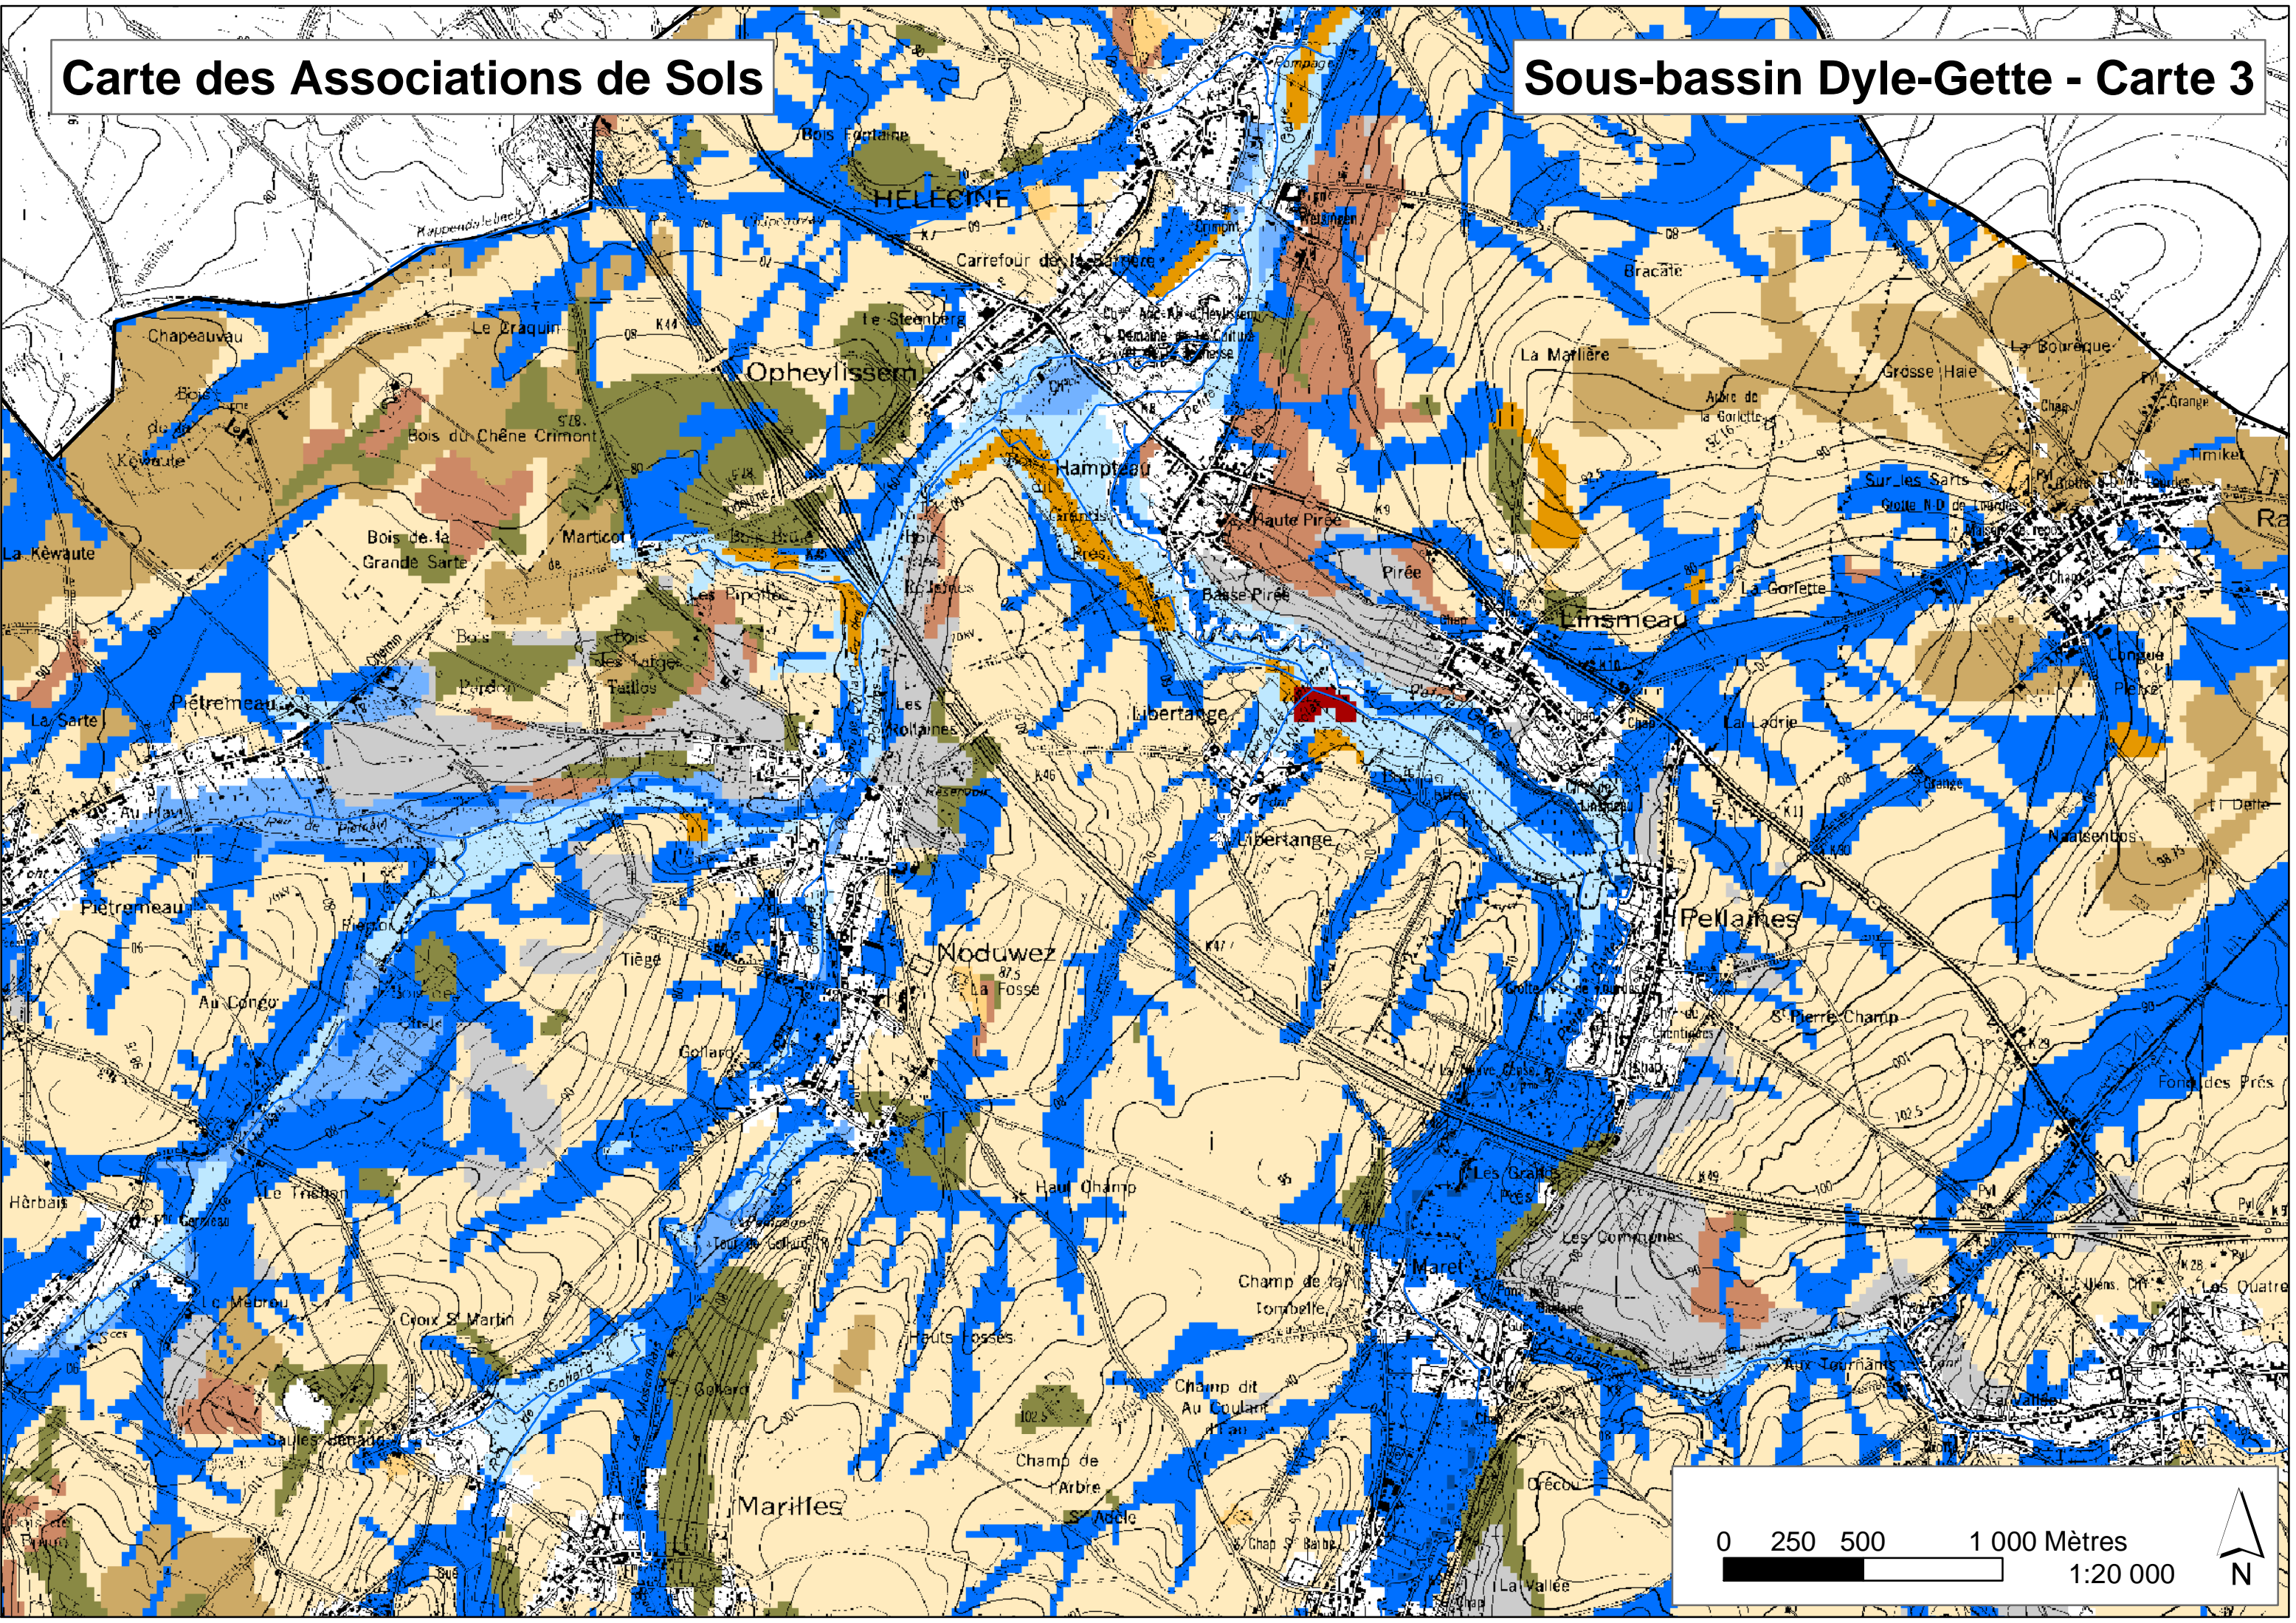

Carte des Associations de Sols

Sous-bassin Dyle-Gette

1:140 000

0 2 500 5 000 10 000 Mètres

A scale bar is located at the bottom right of the map, showing distances of 0, 2,500, 5,000, and 10,000 meters. To the right of the scale bar is a north arrow pointing upwards, labeled with the letter 'N'.

Carte des Associations des Phytotopes Potentiels

Sous-bassin Dyle-Gette

1:140 000

0 2 500 5 000 10 000 Mètres

A scale bar is located at the bottom right of the map, showing distances in meters. The scale is marked at 0, 2 500, 5 000, and 10 000 meters. To the right of the scale bar is a north arrow pointing upwards, labeled with the letter 'N'.

Carte des Associations de Sols

Sous-bassin Dyle-Gette - Carte 2

Carte des Associations des Phytotopes Potentiels

Sous-bassin Dyle-Gette - Carte 2

Carte des Valeurs Ecologiques Théoriques

Sous-bassin Dyle-Gette - Carte 2

Carte des Valeurs Ecologiques Théoriques (ancienne version)

Sous-bassin Dyle-Gette - Carte 2

Carte des Associations de Sols

Sous-bassin Dyle-Gette - Carte 3

0 250 500 1 000 Mètres
1:20 000

Carte des Associations des Phytotopes Potentiels