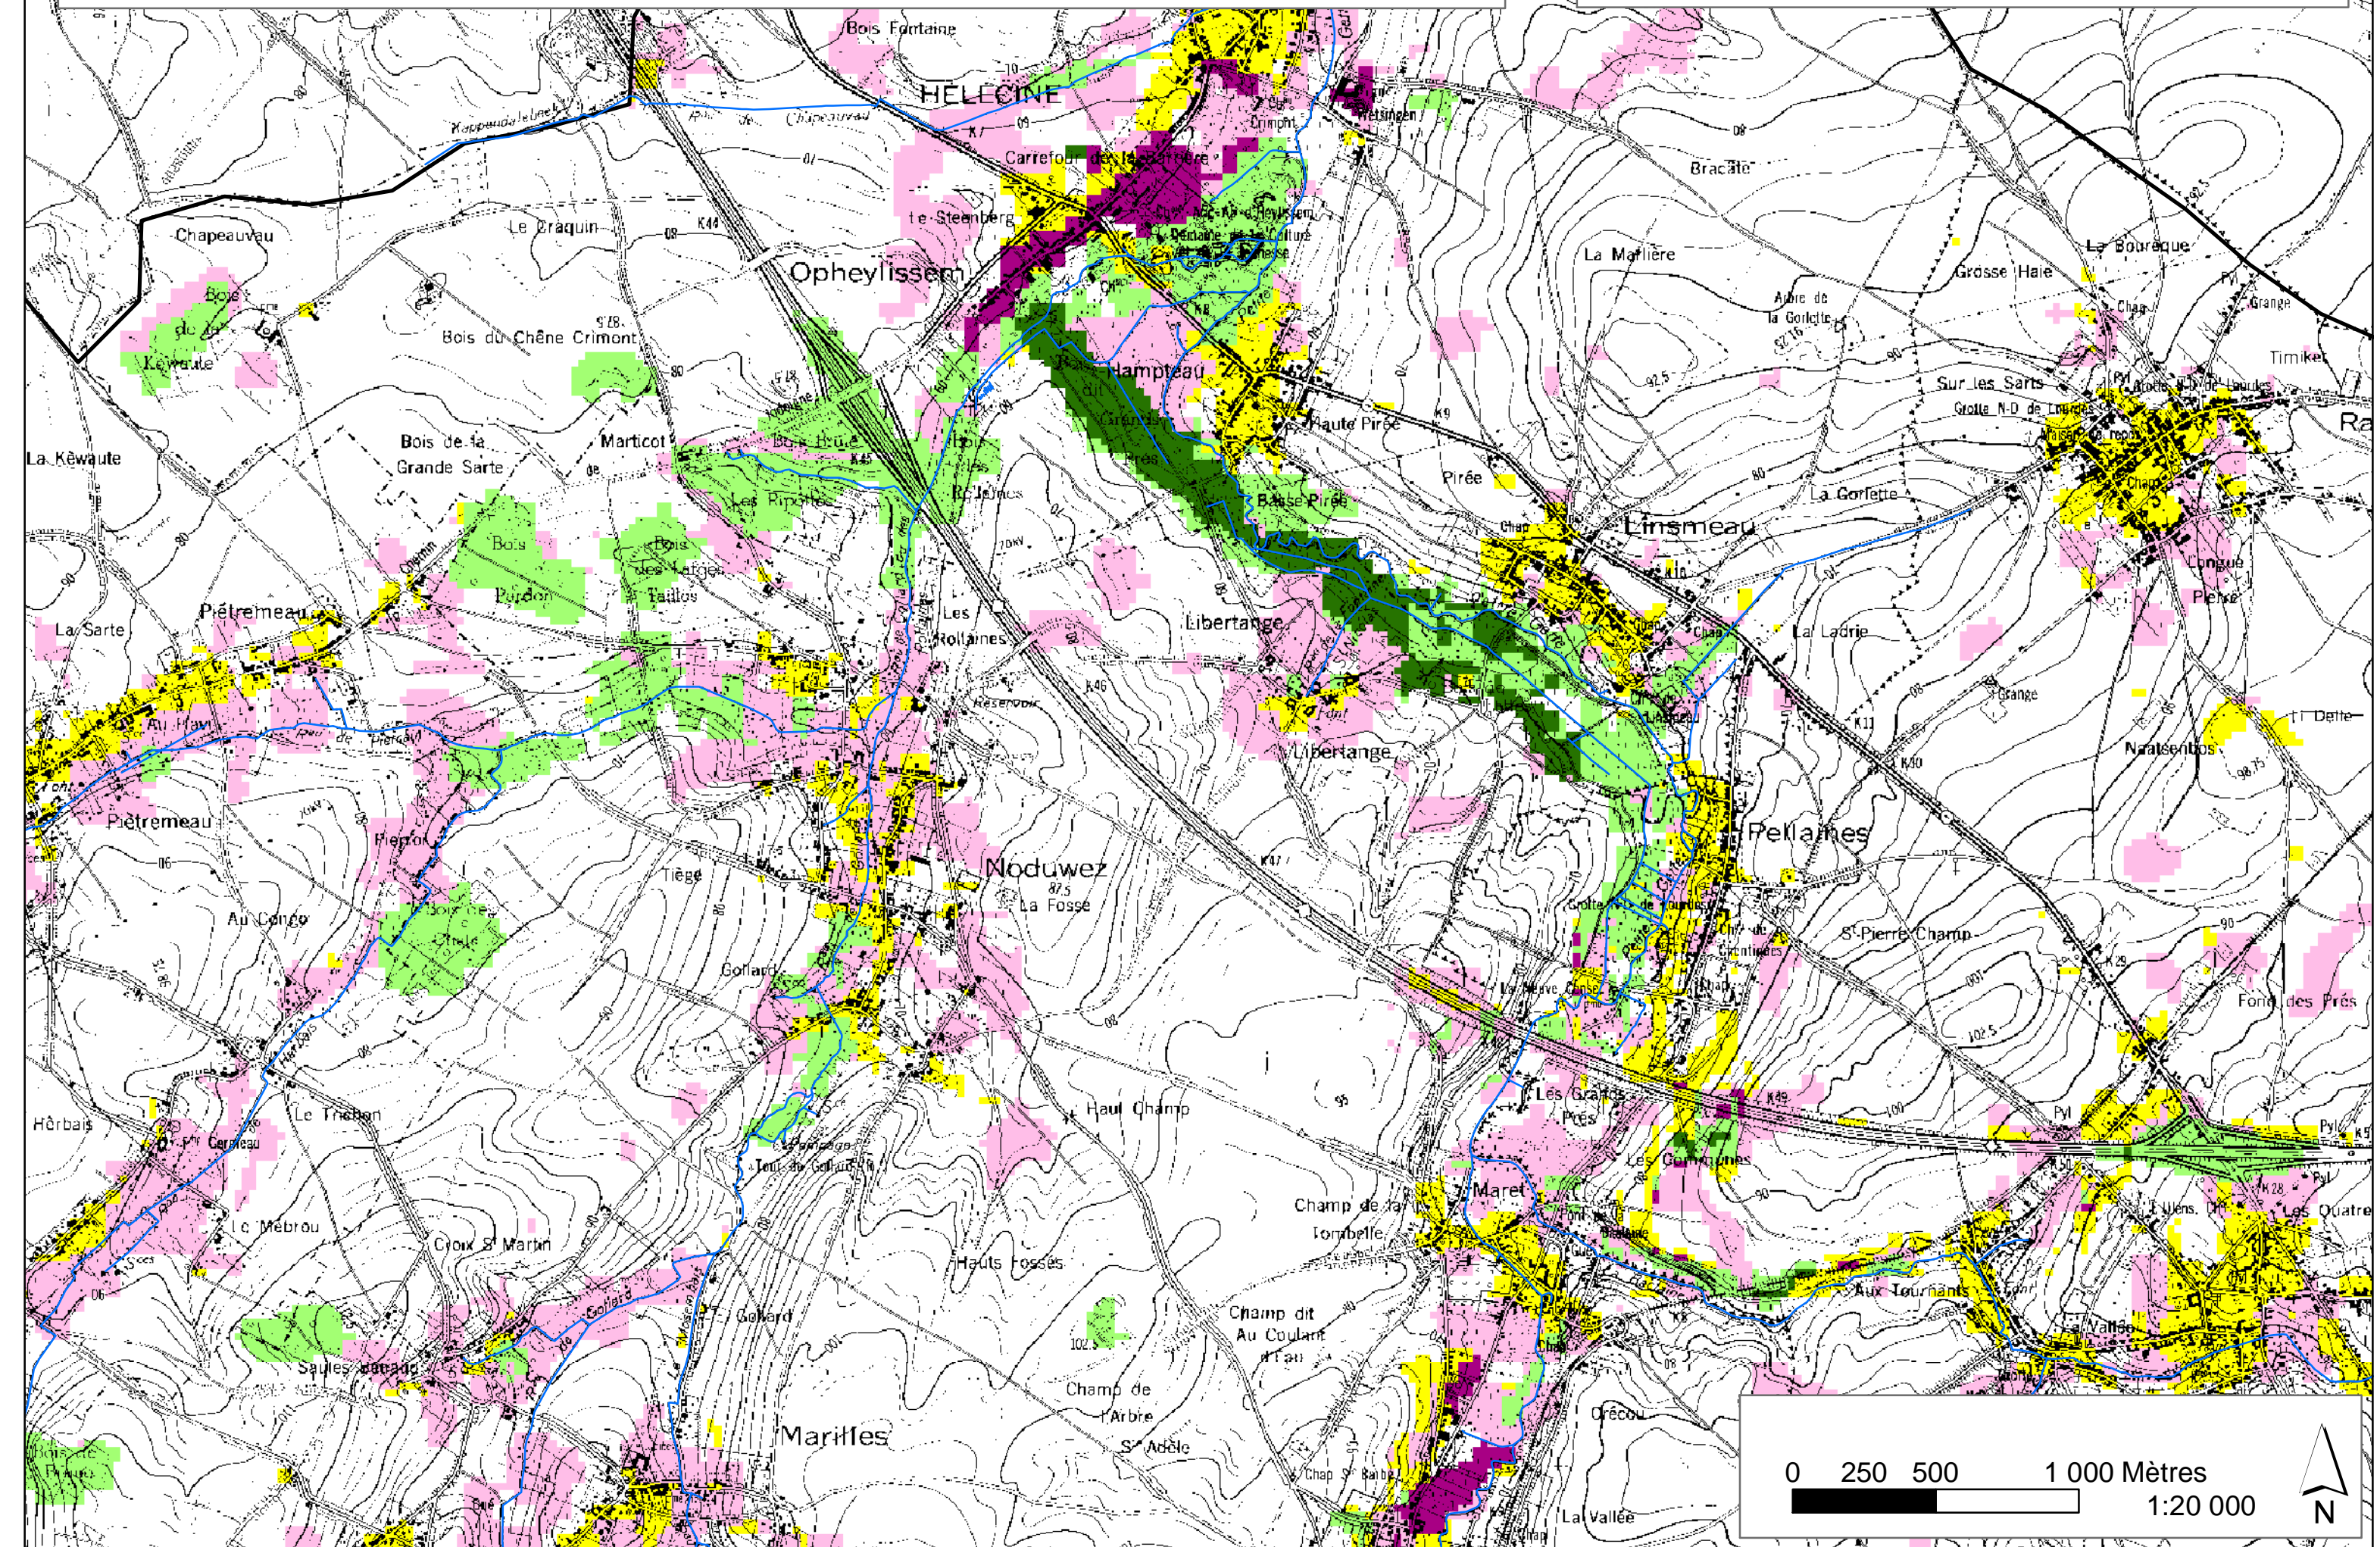

Carte des Associations de Sols

Sous-bassin Dyle-Gette

1:140 000

0 2 500 5 000 10 000 Mètres

A scale bar is located at the bottom right of the map, showing distances of 0, 2,500, 5,000, and 10,000 meters. To the right of the scale bar is a north arrow pointing upwards, labeled with the letter 'N'.

Carte des Associations des Phytotopes Potentiels

Sous-bassin Dyle-Gette

1:140 000

0 2 500 5 000 10 000 Mètres

A scale bar is located at the bottom right of the map, showing distances in meters. The scale is marked at 0, 2 500, 5 000, and 10 000 meters. To the right of the scale bar is a north arrow pointing upwards, labeled with the letter 'N'.

Sous-bassin Dyle-Gette - Carte 3

Carte des Valeurs Ecologiques Théoriques

Sous-bassin Dyle-Gette - Carte 3

Carte des Valeurs Ecologiques Théoriques (ancienne version)

Sous-bassin Dyle-Gette - Carte 3

Légendes des cartes

Sous-bassin Dyle-Gette

Carte des Associations de Sols

Carte des Associations des Phytotypes Potentiels

Carte des Valeurs Ecologiques Théoriques

Carte des Valeurs Ecologiques théoriques (ancienne version)