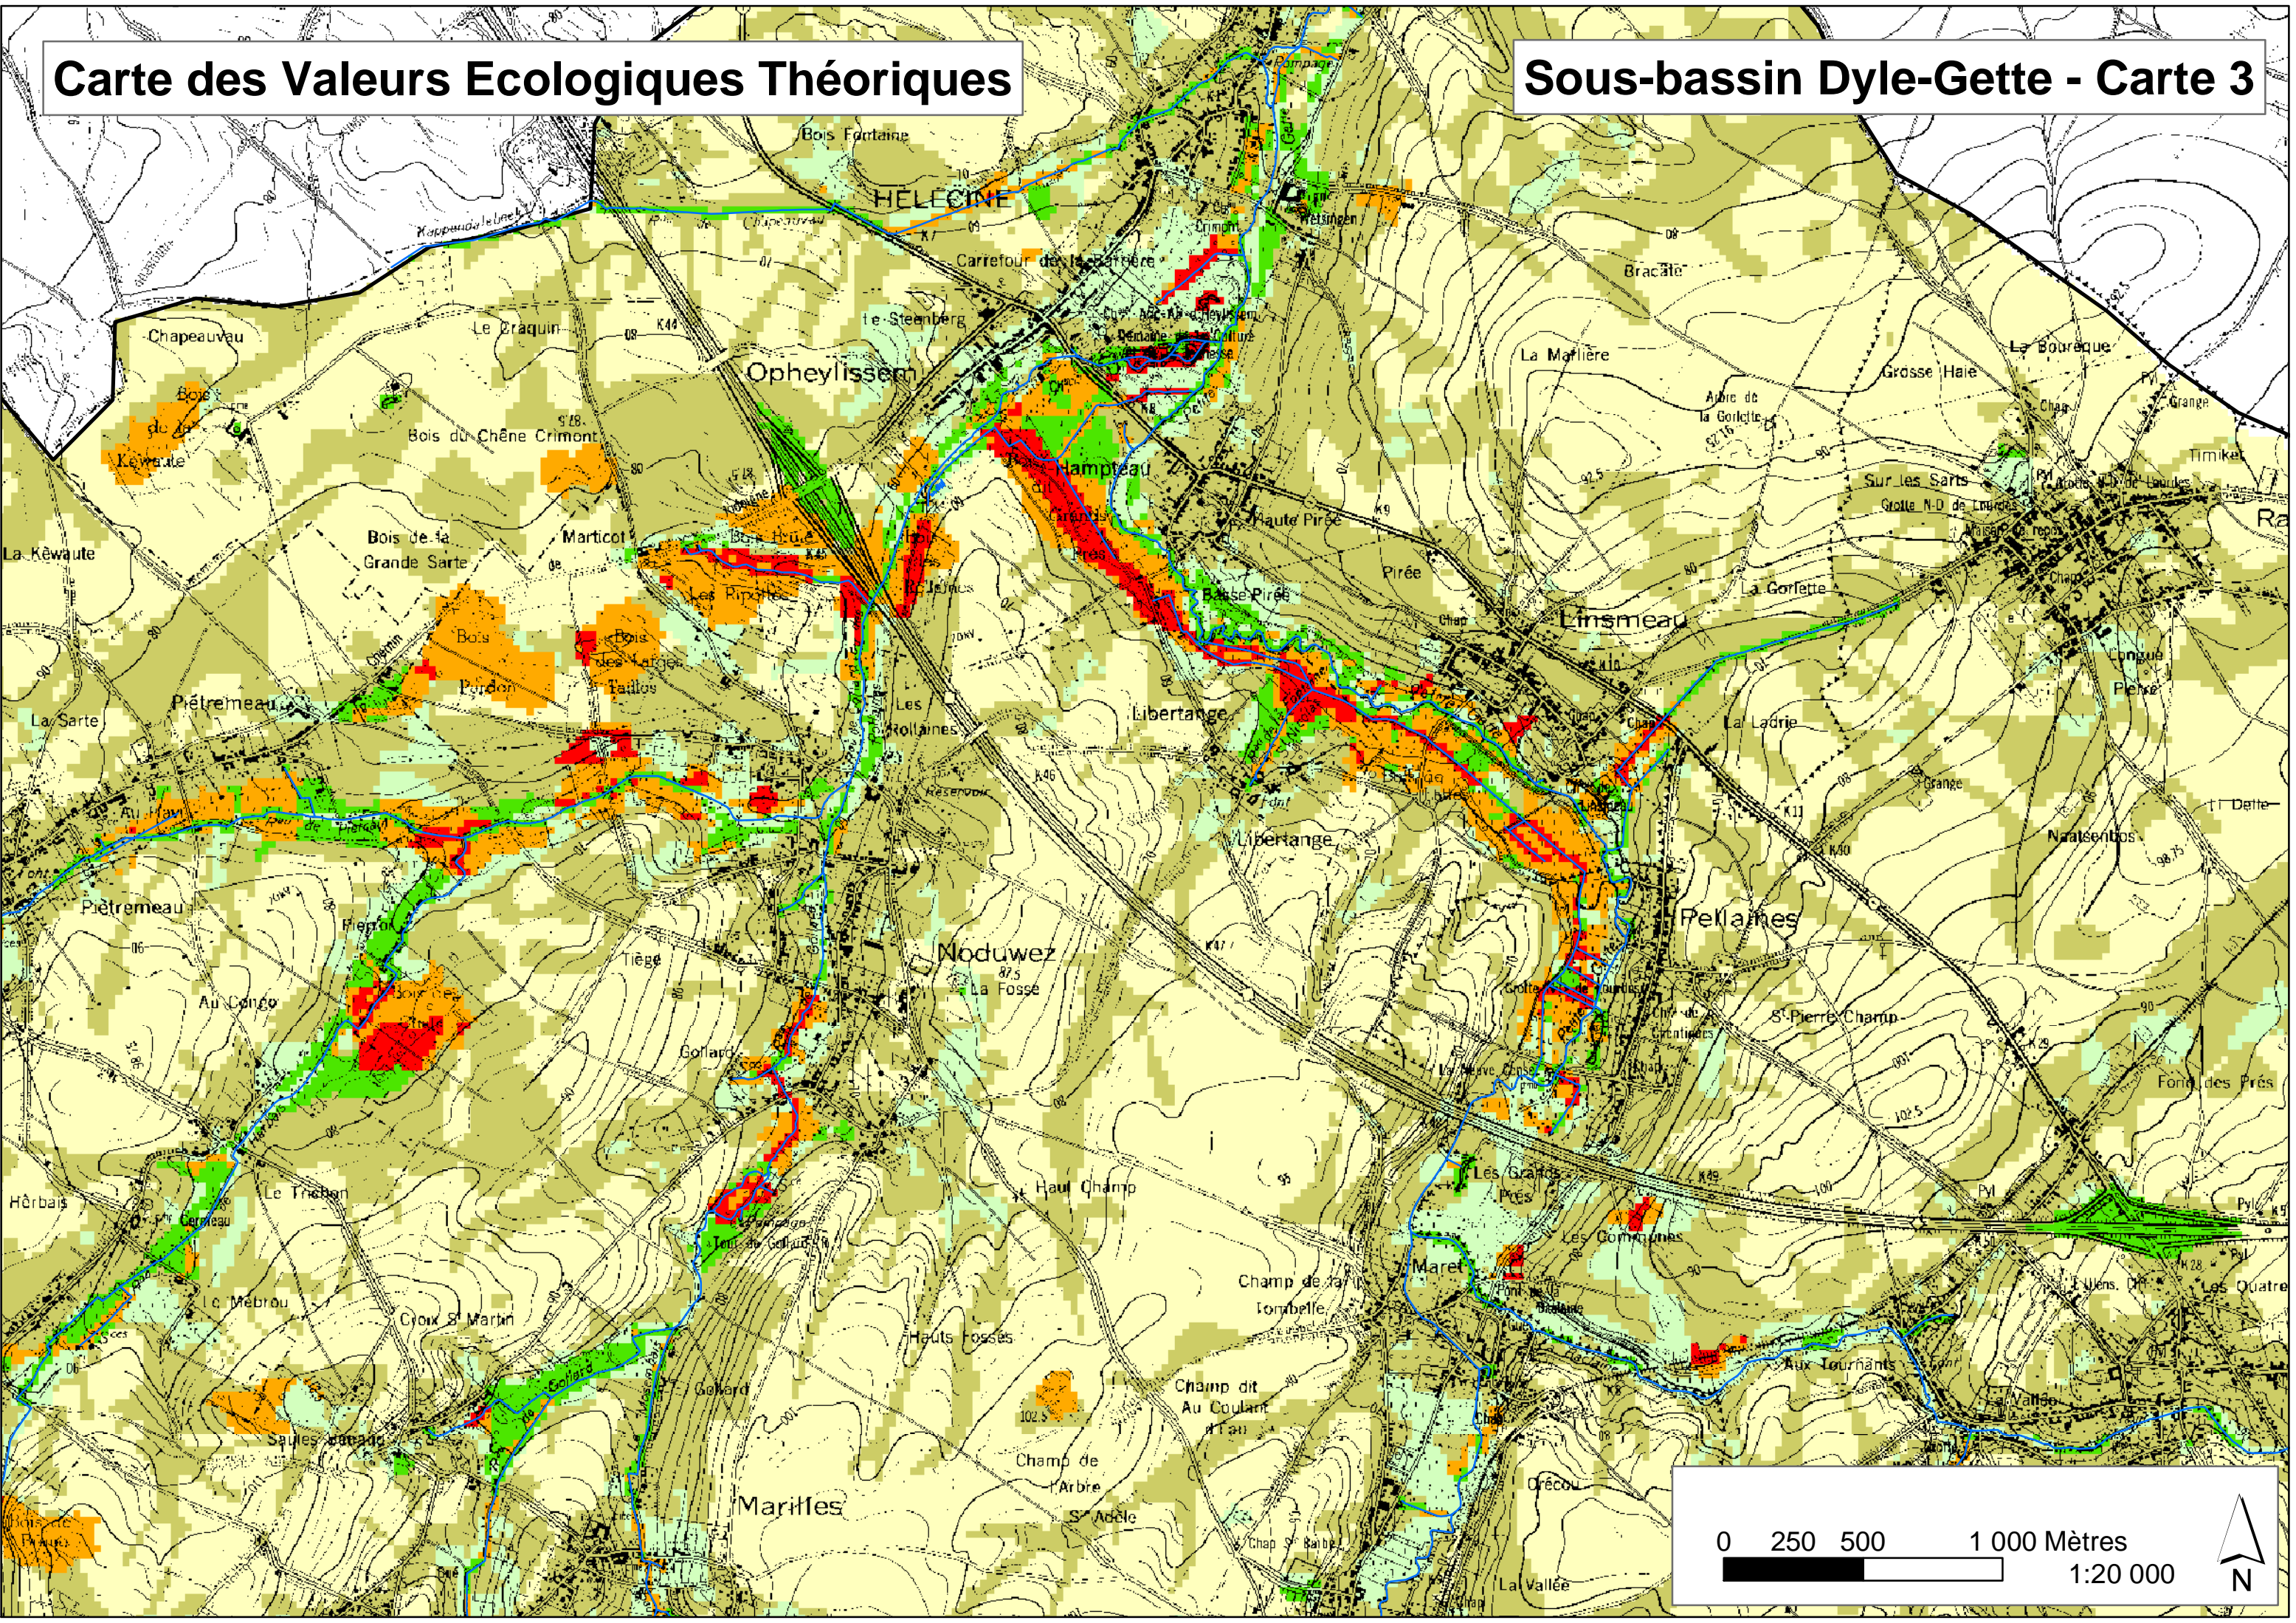

Carte des Valeurs Ecologiques Théoriques

Sous-bassin Dyle-Gette - Carte 3