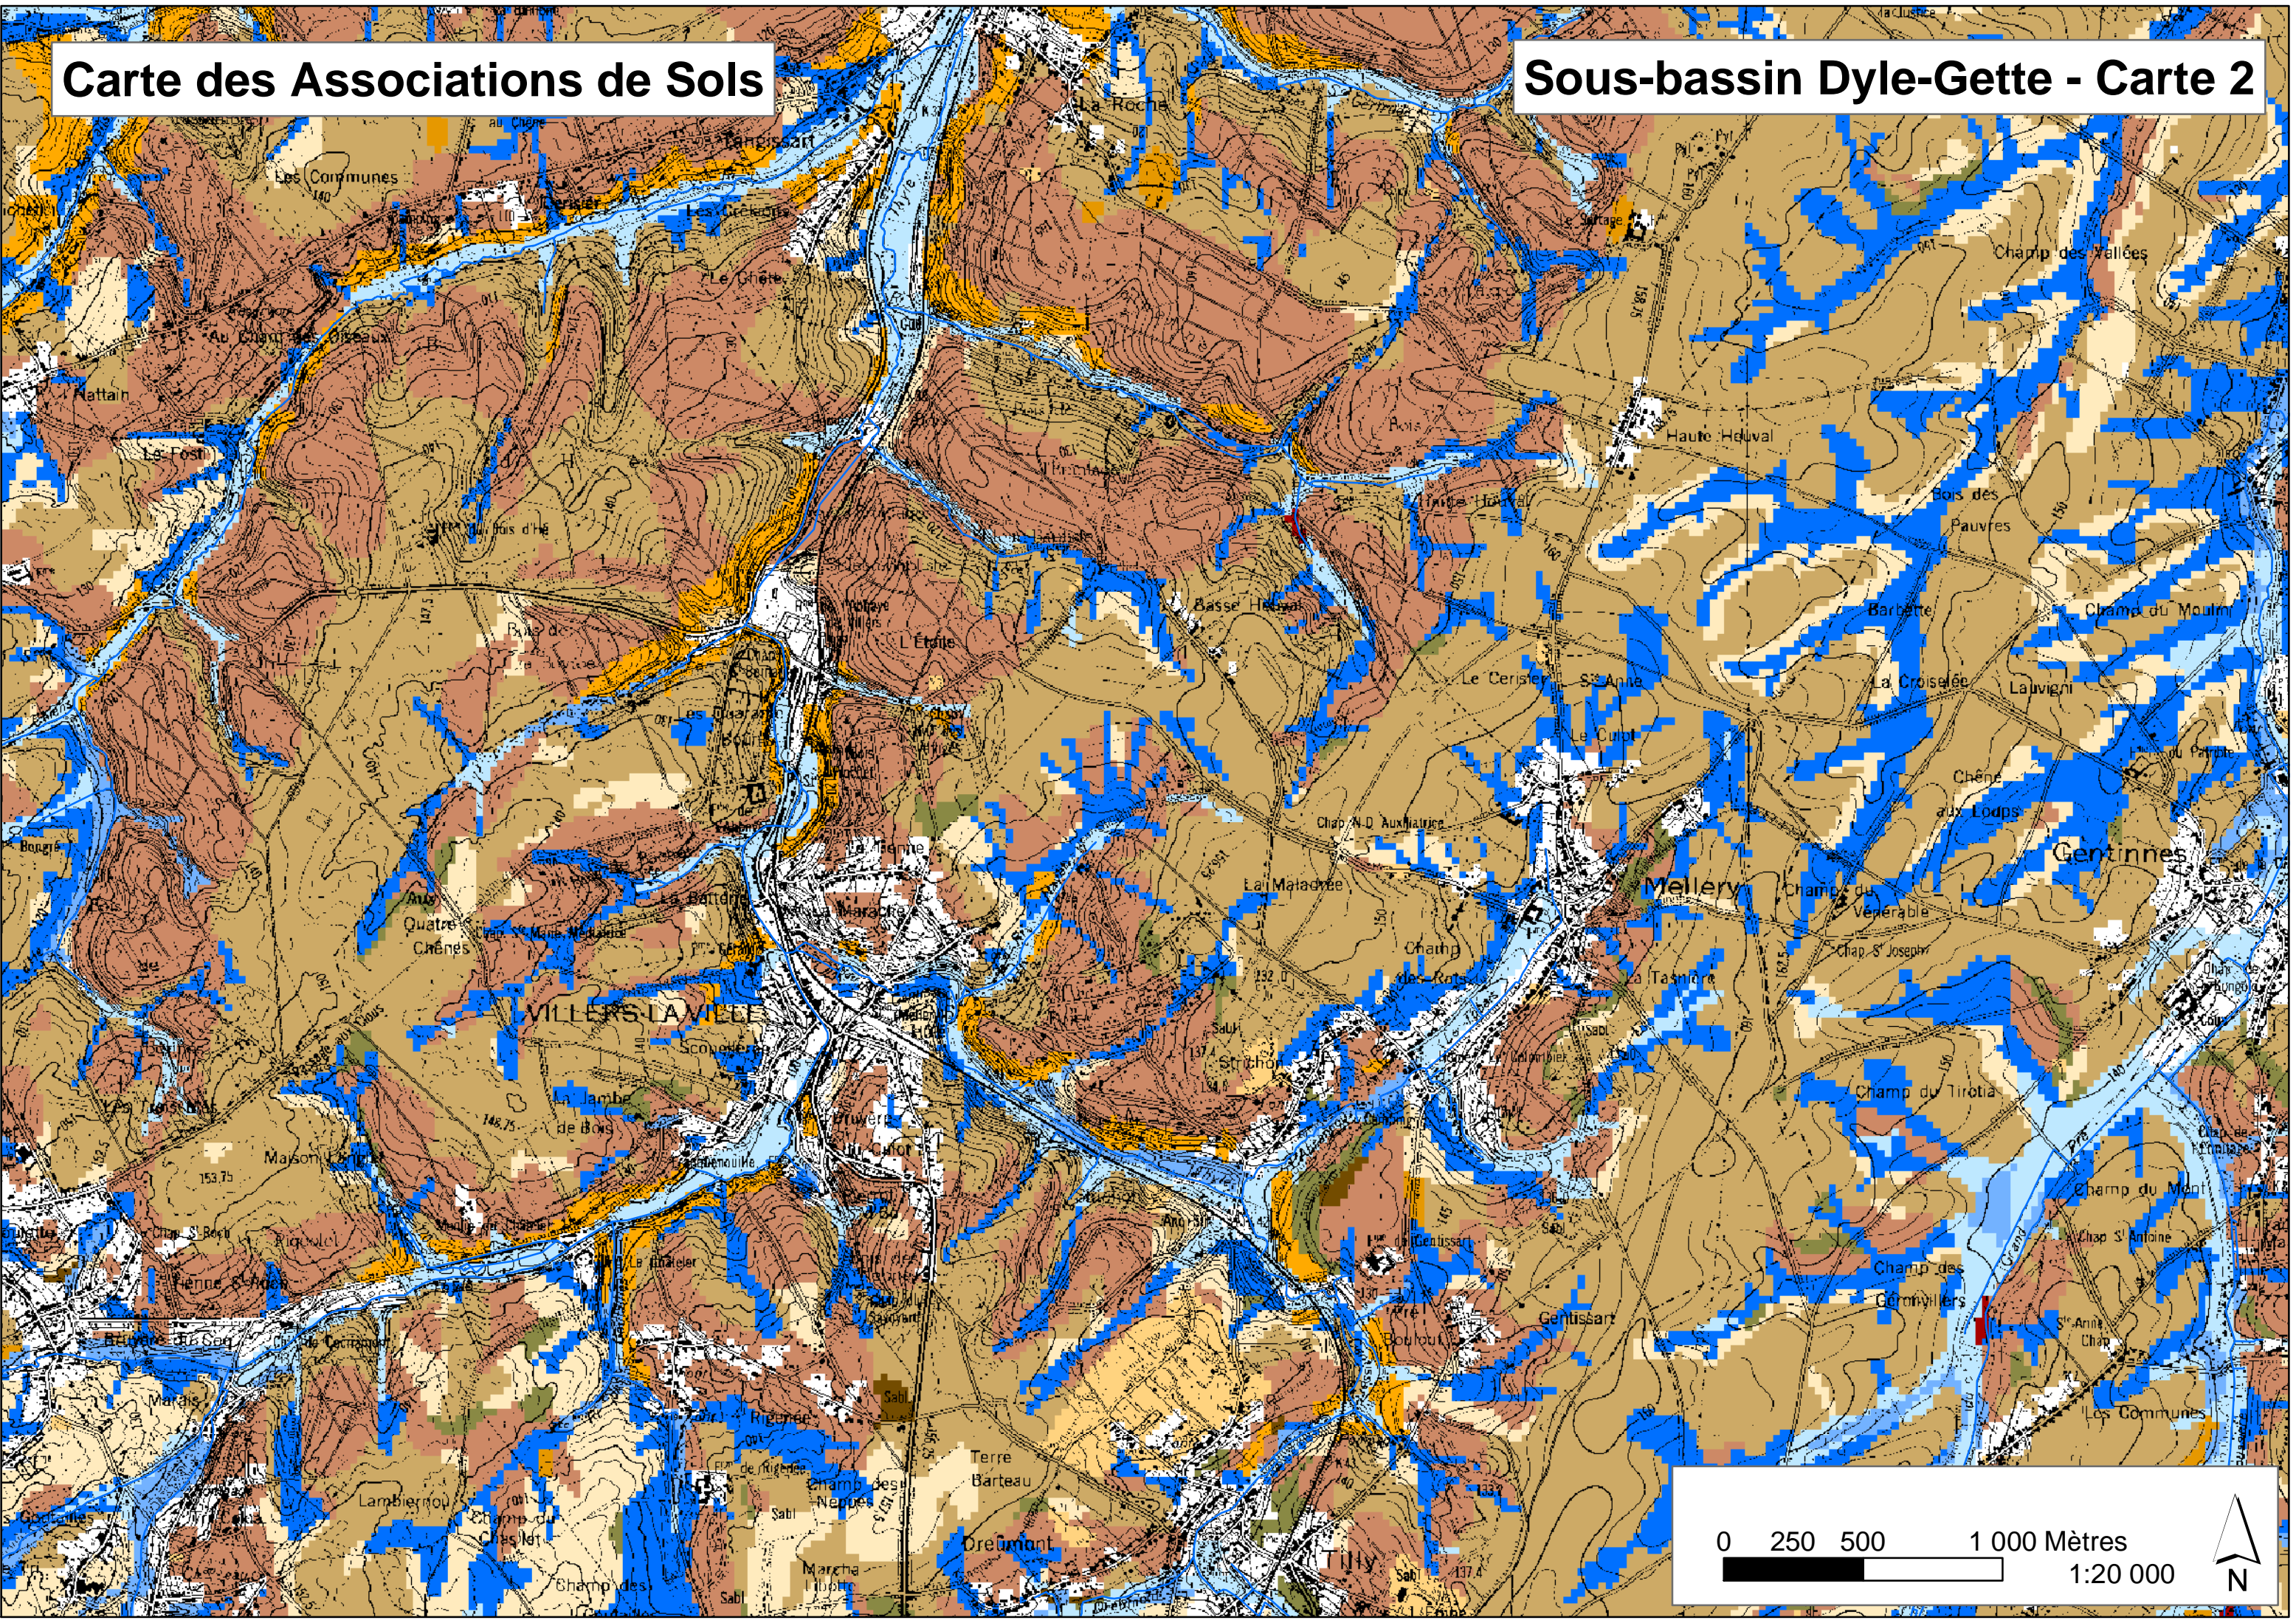

Carte des Associations de Sols

Sous-bassin Dyle-Gette

1:140 000

0 2 500 5 000 10 000 Mètres

A scale bar is located at the bottom right of the map, showing distances of 0, 2,500, 5,000, and 10,000 meters. To the right of the scale bar is a north arrow pointing upwards, labeled with the letter 'N'.

Carte des Associations des Phytotopes Potentiels

Sous-bassin Dyle-Gette

1:140 000

0 2 500 5 000 10 000 Mètres

A scale bar is located at the bottom right of the map, showing distances in meters. The scale is marked at 0, 2 500, 5 000, and 10 000 meters. To the right of the scale bar is a north arrow pointing upwards, labeled with the letter 'N'.

Sous-bassin Dyle-Gette - Carte 1

Carte des Valeurs Ecologiques Théoriques

Sous-bassin Dyle-Gette - Carte 1

0 250 500 1 000 Mètres
1:20 000

Carte des Valeurs Ecologiques Théoriques (ancienne version)

Sous-bassin Dyle-Gette - Carte 1

Carte des Associations de Sols

Sous-bassin Dyle-Gette - Carte 2

Carte des Associations des Phytotopes Potentiels

Sous-bassin Dyle-Gette - Carte 2

Carte des Valeurs Ecologiques Théoriques

Sous-bassin Dyle-Gette - Carte 2