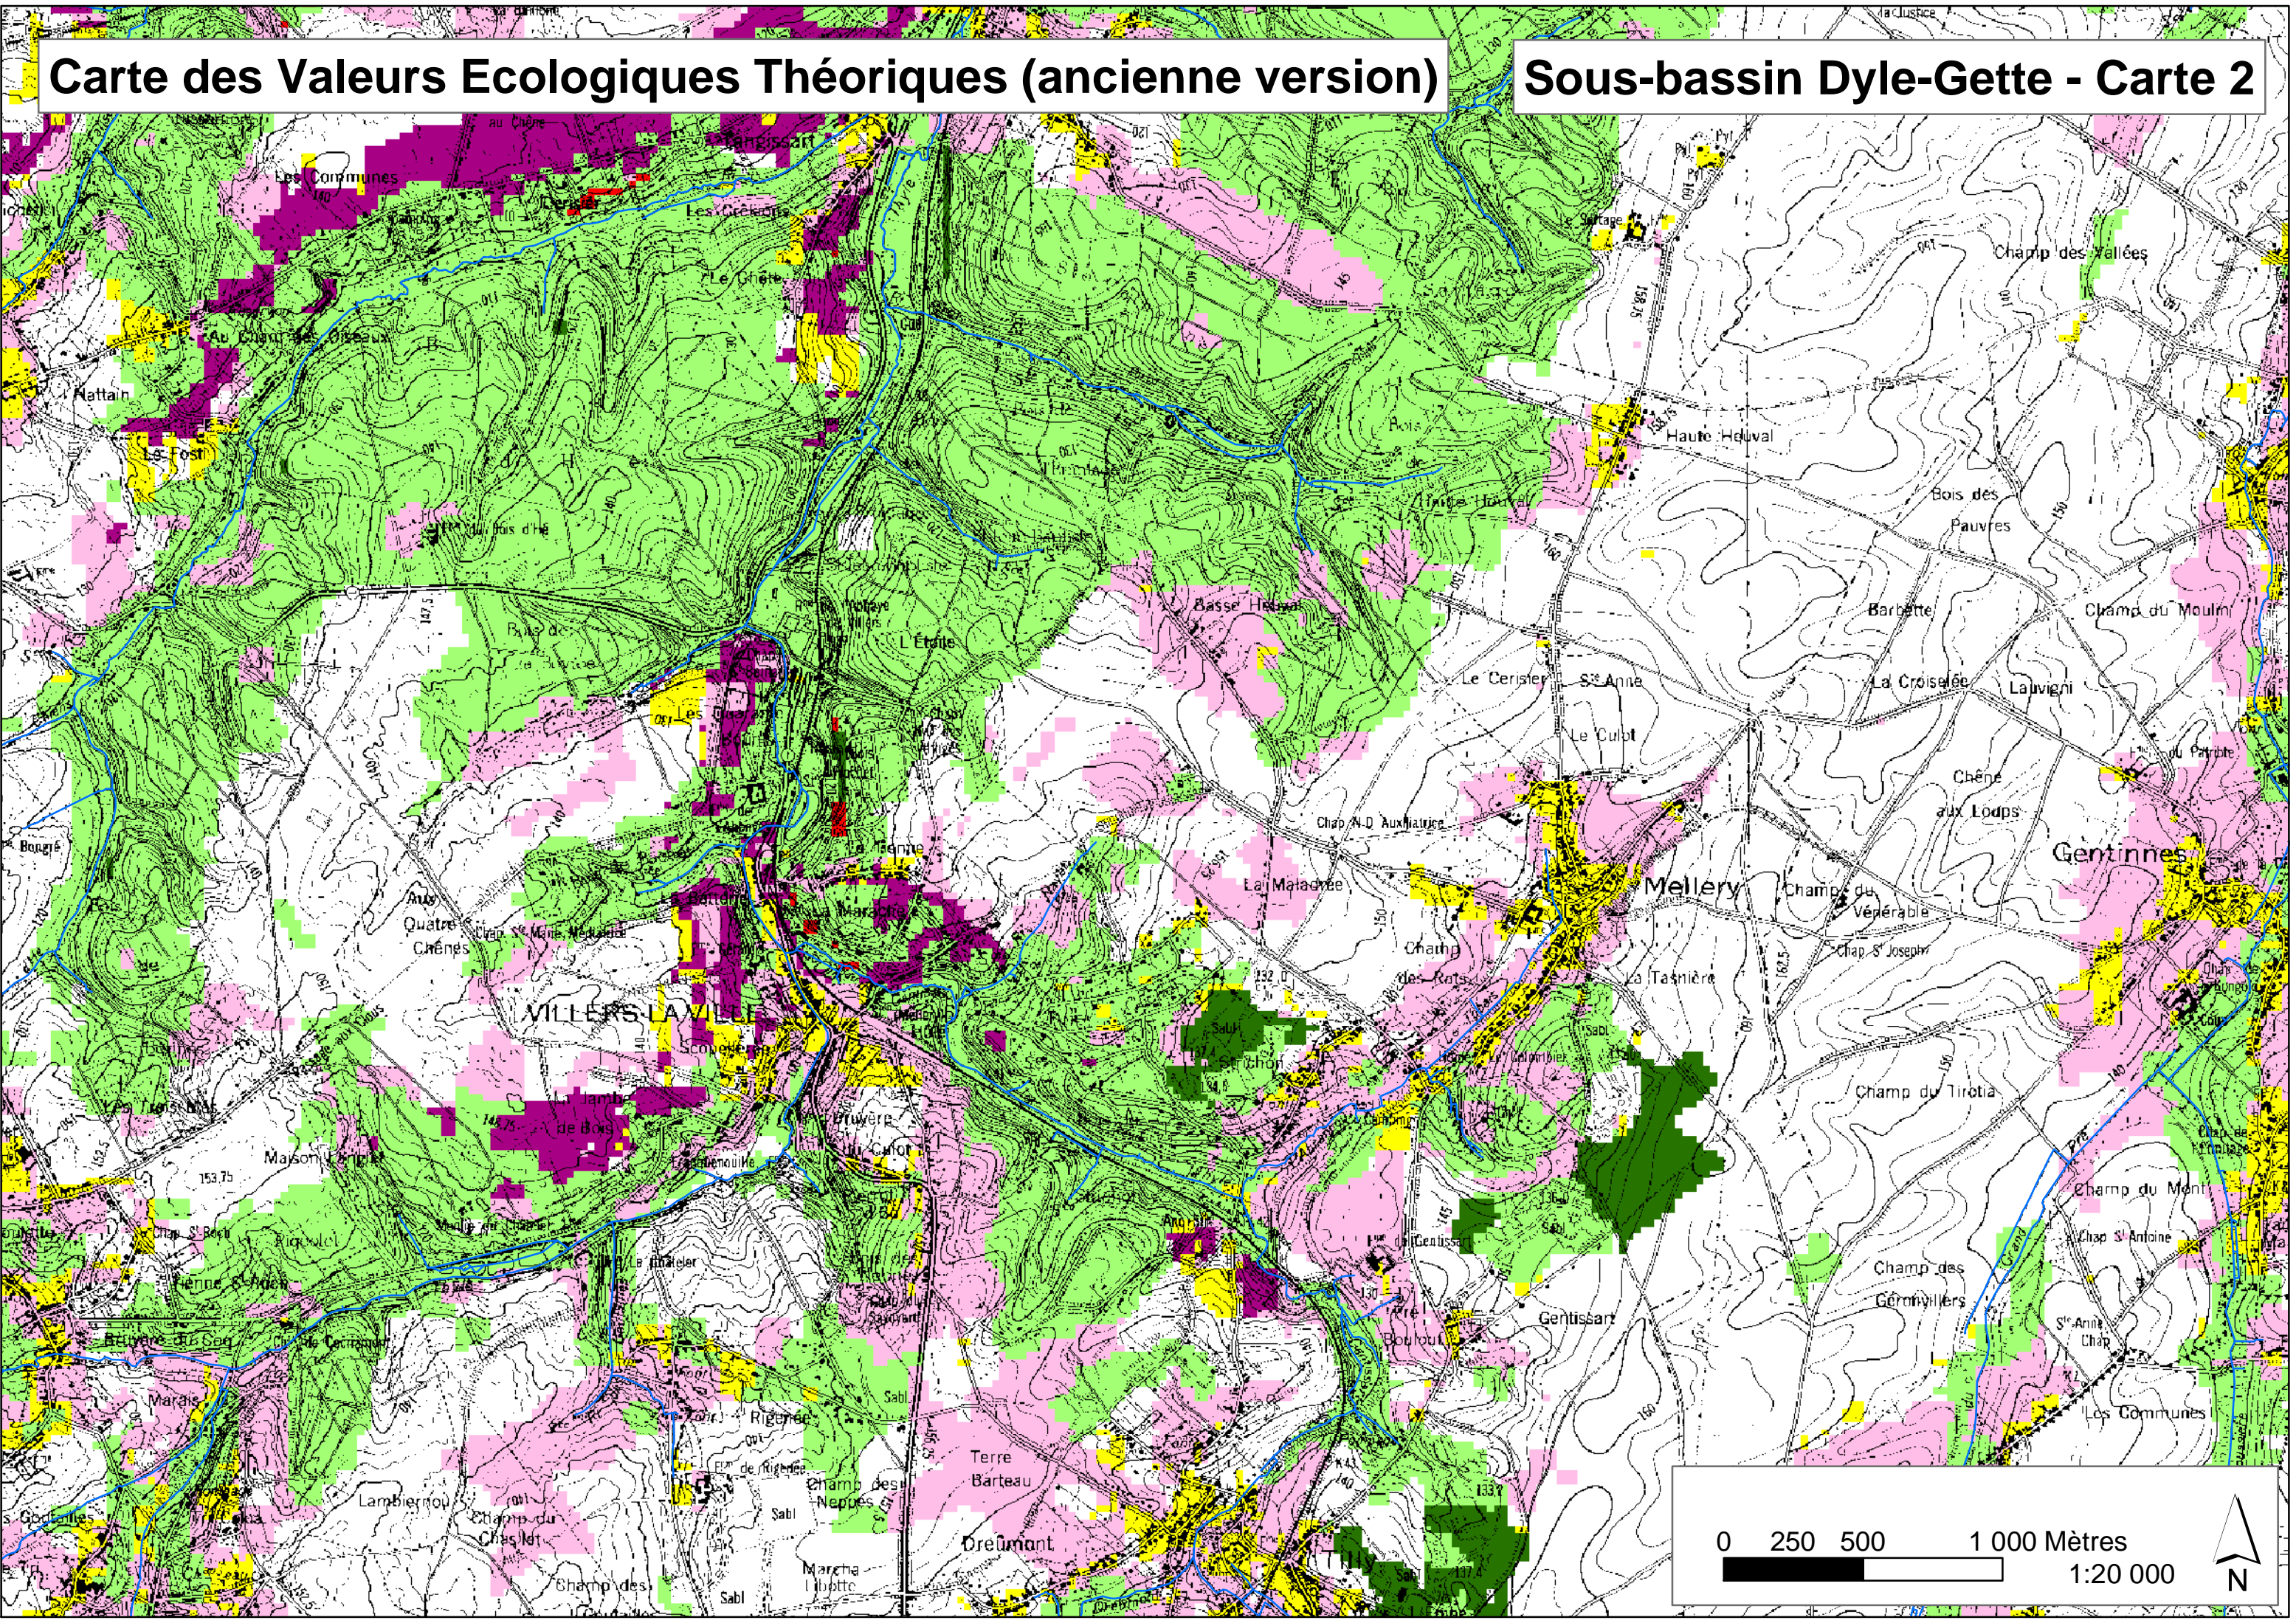

Carte des Associations de Sols

Sous-bassin Dyle-Gette

1:140 000

0 2 500 5 000 10 000 Mètres

A scale bar is located at the bottom right of the map, showing distances of 0, 2,500, 5,000, and 10,000 meters. To the right of the scale bar is a north arrow pointing upwards, labeled with the letter 'N'.

Carte des Associations des Phytotopes Potentiels

Sous-bassin Dyle-Gette

1:140 000

0 2 500 5 000 10 000 Mètres

A scale bar is located at the bottom right of the map, showing distances in meters. The scale is marked at 0, 2 500, 5 000, and 10 000 meters. To the right of the scale bar is a north arrow pointing upwards, labeled with the letter 'N'.

Carte des Associations de Sols

Sous-bassin Dyle-Gette - Carte 2

Carte des Associations des Phytotopes Potentiels

Sous-bassin Dyle-Gette - Carte 2

Carte des Valeurs Ecologiques Théoriques

Sous-bassin Dyle-Gette - Carte 2

Carte des Valeurs Ecologiques Théoriques (ancienne version)

Sous-bassin Dyle-Gette - Carte 2

Carte des Associations de Sols

Sous-bassin Dyle-Gette - Carte 3

0 250 500 1 000 Mètres
1:20 000

Carte des Associations des Phytotopes Potentiels