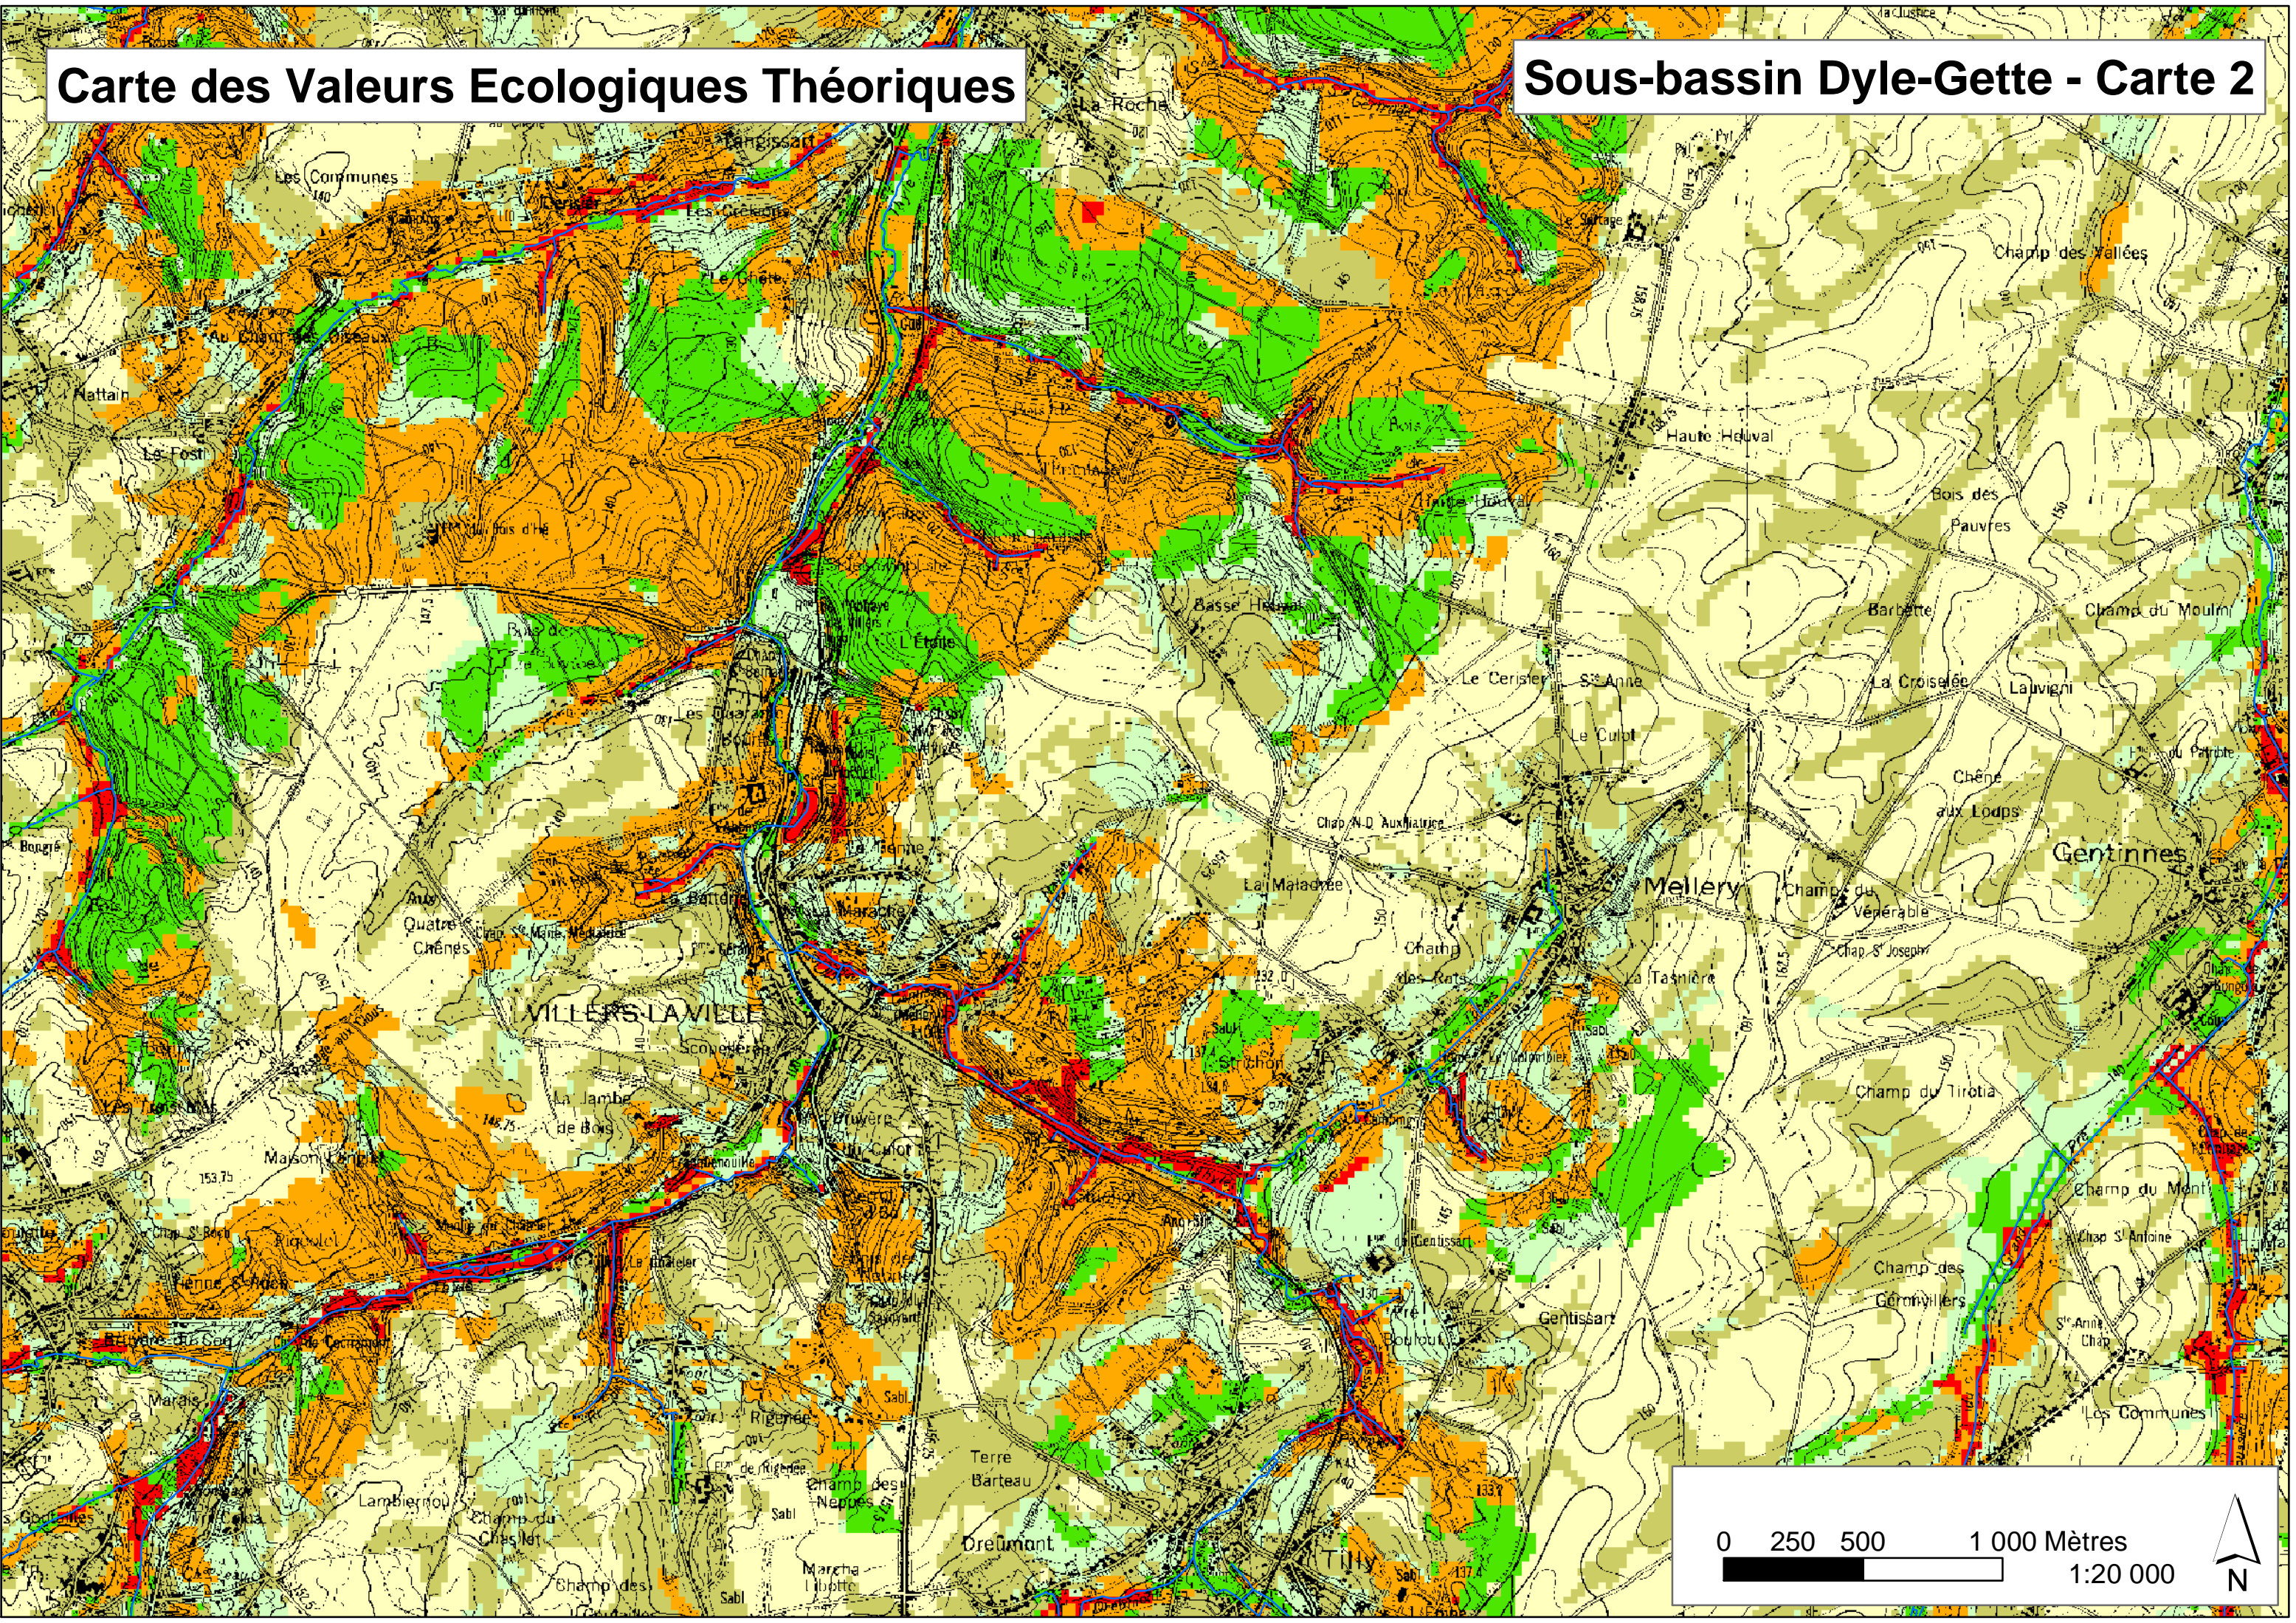

Carte des Associations de Sols

Sous-bassin Dyle-Gette

1:140 000

0 2 500 5 000 10 000 Mètres

A scale bar is located at the bottom right of the map, showing distances of 0, 2,500, 5,000, and 10,000 meters. To the right of the scale bar is a north arrow pointing upwards, labeled with the letter 'N'.

Carte des Associations des Phytotopes Potentiels

Sous-bassin Dyle-Gette

1:140 000

0 2 500 5 000 10 000 Mètres

A scale bar is located at the bottom right of the map, showing distances in meters. The scale is marked at 0, 2 500, 5 000, and 10 000 meters. To the right of the scale bar is a north arrow pointing upwards, labeled with the letter 'N'.

Carte des Associations de Sols

Sous-bassin Dyle-Gette - Carte 2

Carte des Associations des Phytotopes Potentiels

Sous-bassin Dyle-Gette - Carte 2

Carte des Valeurs Ecologiques Théoriques

Sous-bassin Dyle-Gette - Carte 2

Carte des Valeurs Ecologiques Théoriques (ancienne version)

Sous-bassin Dyle-Gette - Carte 2

Carte des Associations de Sols

Sous-bassin Dyle-Gette - Carte 3

0 250 500 1 000 Mètres
1:20 000

Carte des Associations des Phytotopes Potentiels